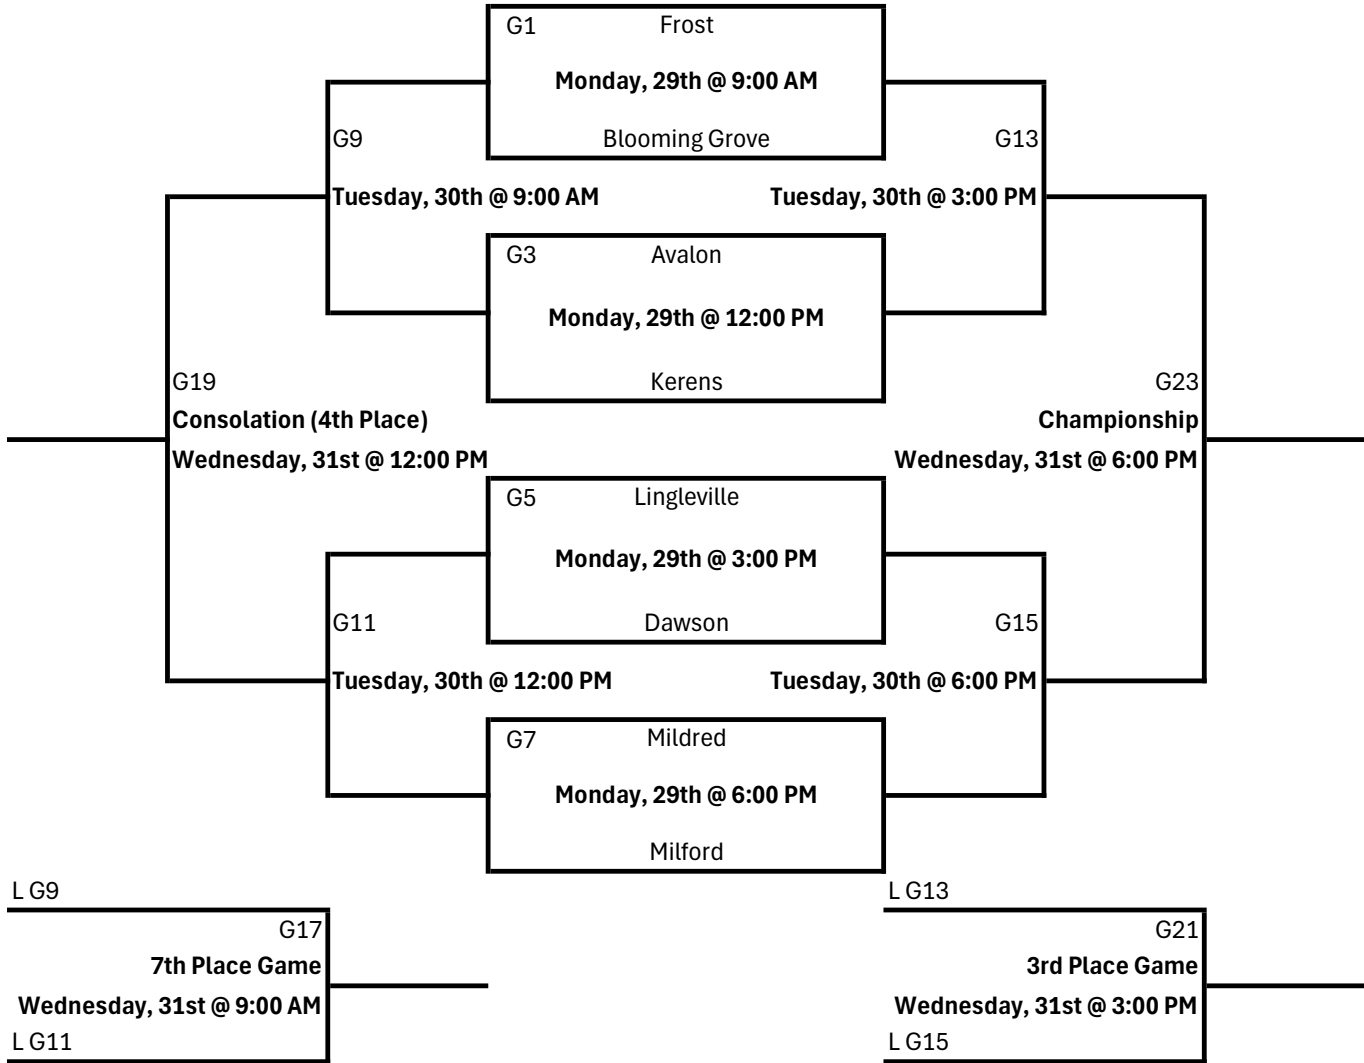

# 2025 Kiwanis Classic Basketball Tournament, Dec. 29-31

## Girl's Bracket

Top team will **WEAR WHITE** and is designated as the **HOME TEAM**.

The **HOME TEAM** will provide the **GAME BALL**.

Each team will bring their own warm-up balls.